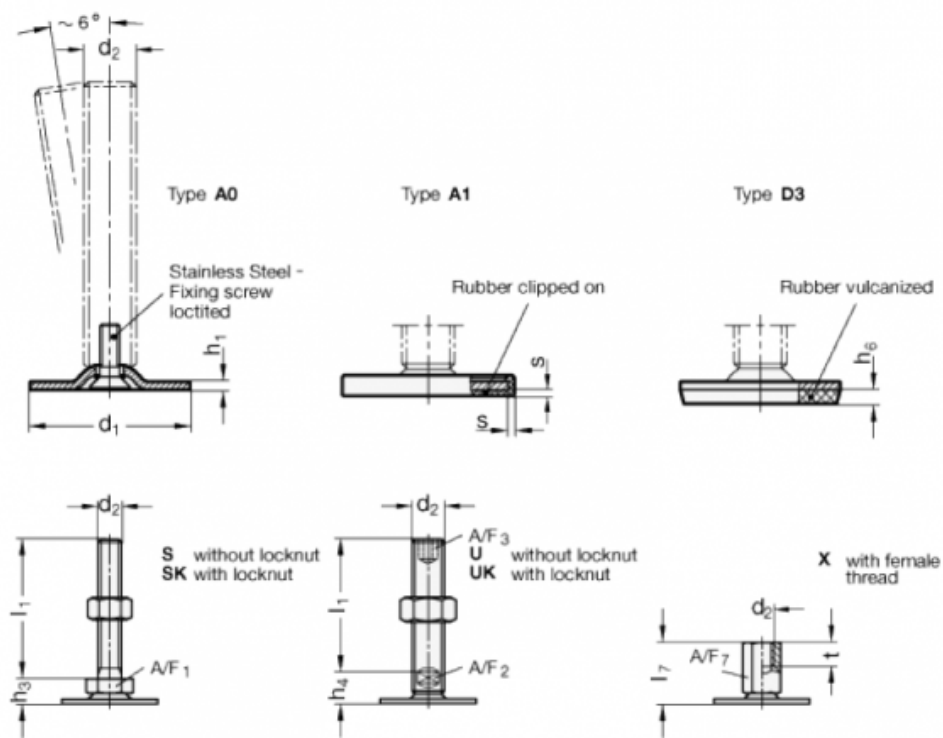

Data Sheet

Article number: 204080M1675A1UK

Description: E+G levelling foot
GN 40-80-M16-75-A1-UK

Note: UK With nut, Hexagon socket at the top, Wrench flat at the bottom

Measures

A/F2 = 12

s = 2

A/F3 = 8

d1 = 80

d2 = M16

h1 = 3

h4 = 18

h6 =

l1 = 75